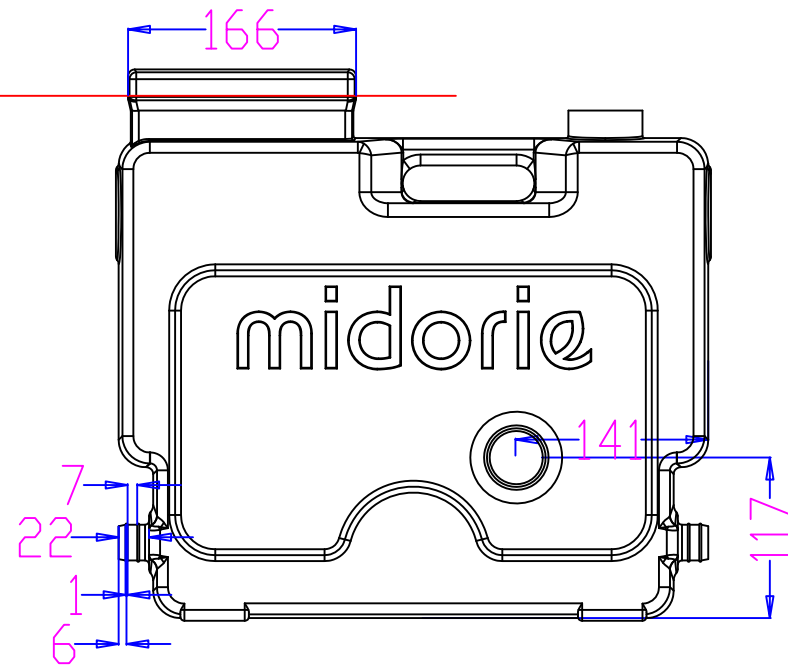

Cover Cutting Process

小水箱
PP
17/05/07