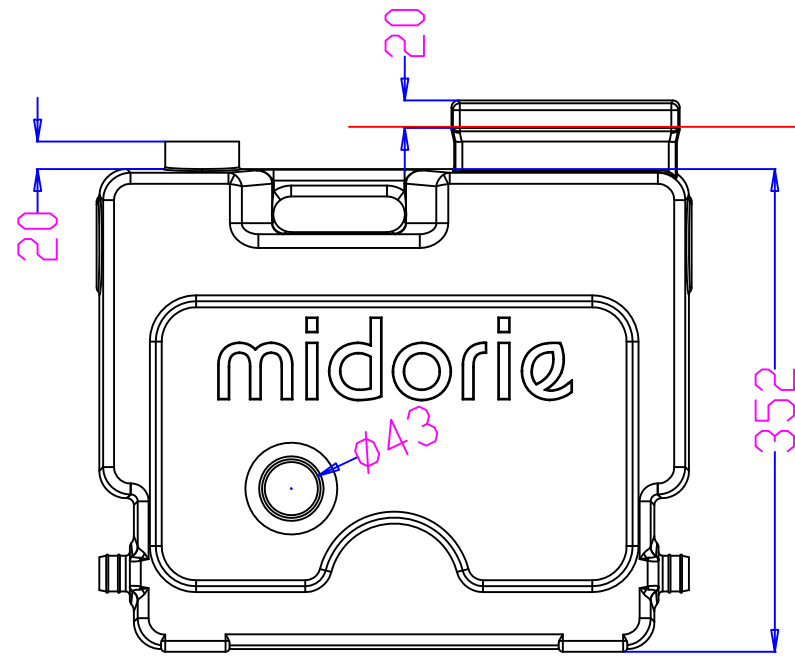

Cover Cutting Process

小水箱
PP
17/05/07