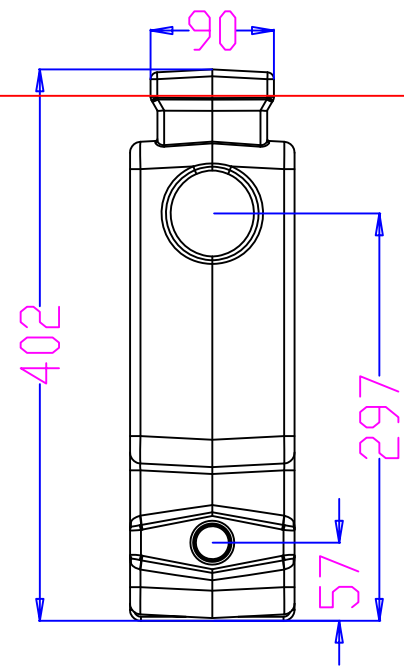

Cover Cutting Process

小水箱
PP
17/05/07