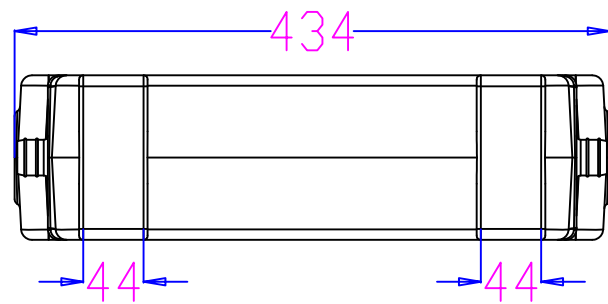

Cover Cutting Process

小水箱
PP
17/05/07